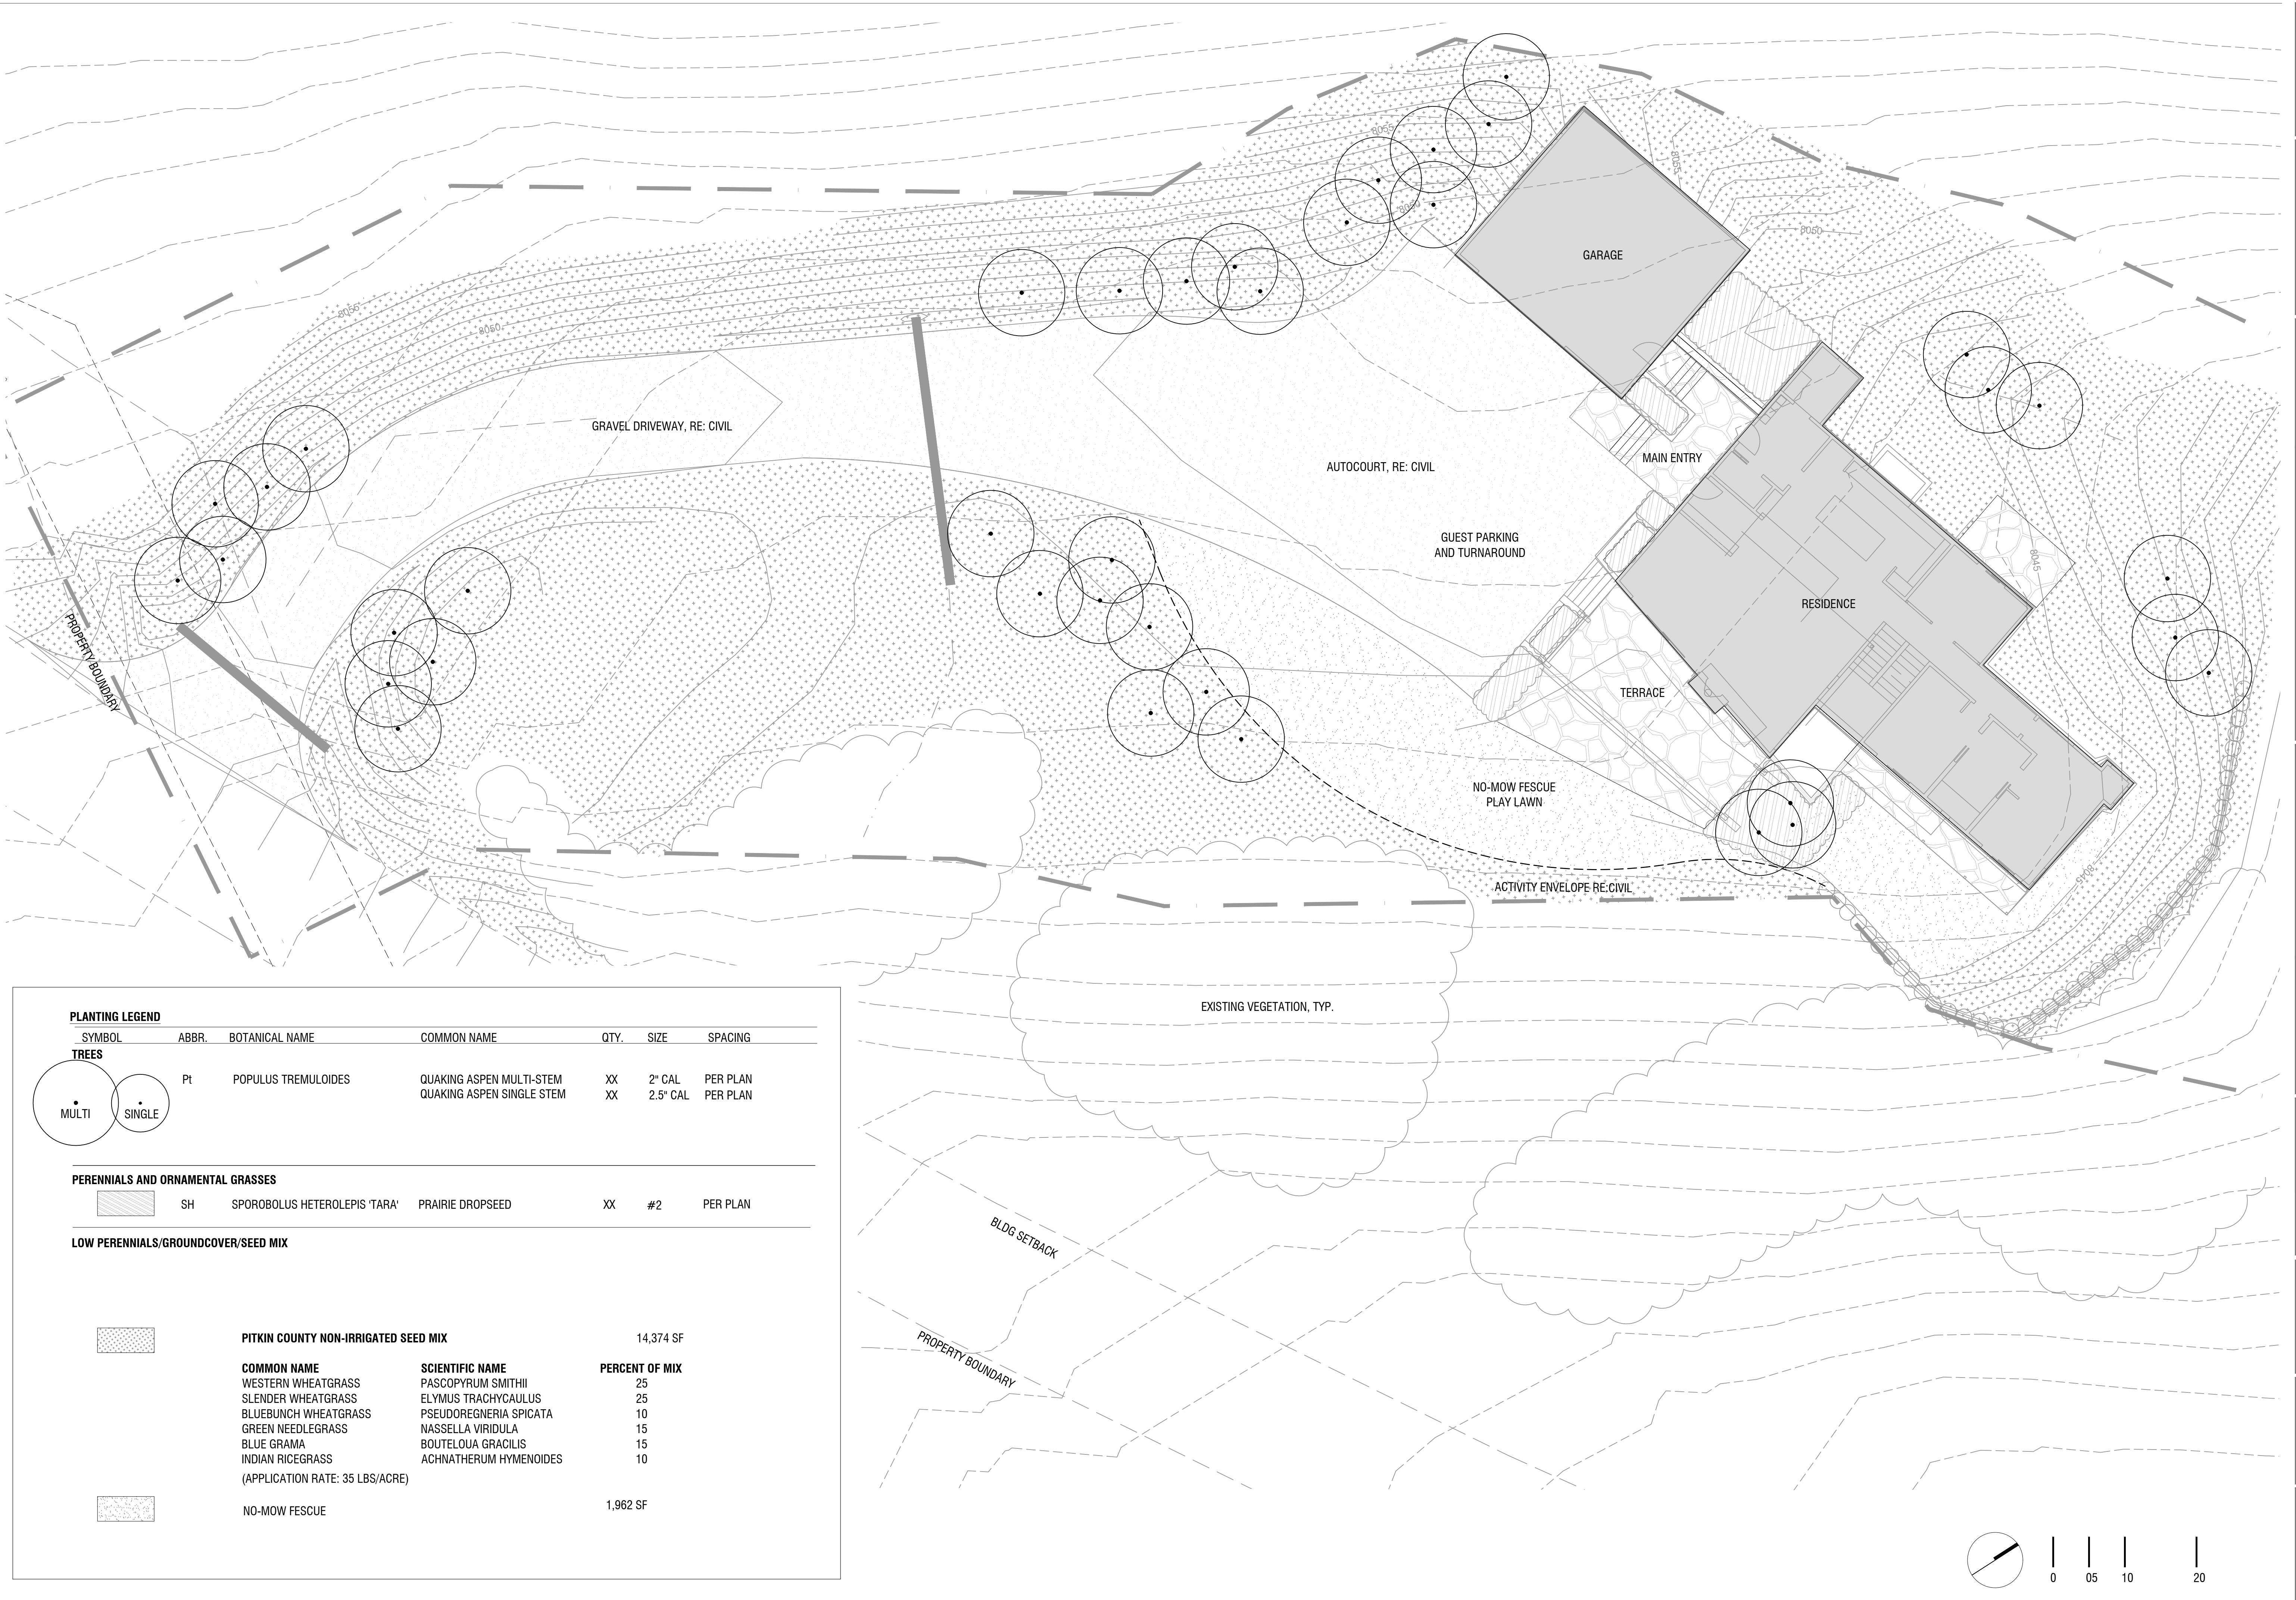

ECKELBERGER RESIDENCE
LOT 14, SHIELD-O-TERRACE SUBDIVISION
PITKIN COUNTY
COLORADO

REVISIONS	DATE

SITE PLAN
SEPT 3, 2020

PLANTING PLAN

L 1-00

PLANTING LEGEND						
SYMBOL	ABBR.	BOTANICAL NAME	COMMON NAME	QTY.	SIZE	SPACING
TREES						
	PI	POPULUS TREMULOIDES	QUAKING ASPEN MULTI-STEM	XX	2" CAL	PER PLAN
			QUAKING ASPEN SINGLE STEM	XX	2.5" CAL	PER PLAN
PERENNIALS AND ORNAMENTAL GRASSES						
	SH	SPOROBOLUS HETEROLEPIS 'TARA'	PRAIRIE DROPSEED	XX	#2	PER PLAN
LOW PERENNIALS/GROUNDCOVER/SEED MIX						
		PITKIN COUNTY NON-IRRIGATED SEED MIX			14,374 SF	
		COMMON NAME	SCIENTIFIC NAME		PERCENT OF MIX	
		WESTERN WHEATGRASS	PASCOPYRUM SMITHII		25	
		SLENDER WHEATGRASS	ELYMUS TRACHYCAULUS		25	
		BLUEBUNCH WHEATGRASS	PSEUDOREGNERIA SPICATA		10	
		GREEN NEEDLEGRASS	NASSELLA VIRIDULA		15	
		BLUE GRAMA	BOUTELOUA GRACILIS		15	
		INDIAN RICEGRASS	ACHNATHERUM HYMENOIDES		10	
		(APPLICATION RATE: 35 LBS/ACRE)				
		NO-MOW FESCUE			1,962 SF	